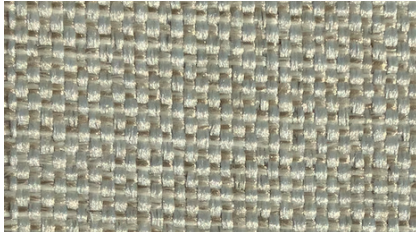

# BOSTON

TEAK

WENGÉ FLOOR

RABBANI GREY

CORIAN ASH CONCRETE

# EUROPE

LIGHT OAK

OAK FLOOR

RABBANI BEIGE

CORIAN ASH CONCRETE

# MILLENIUM

LIGHT OAK

OAK FLOOR / BOLON GREY

RABBANI LIGHT GREY / BLUE

CORIAN CARBON CONCRETE

# ADDITIONAL FABRICS

SAHARA BEIGE

SAHARA BROWN

BONANZA BEIGE

SOFT BEIGE

RABBANI BEIGE

RABBANI GREY

RABBANI LIGHT GREY