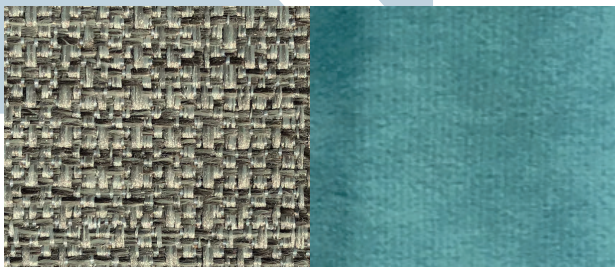

# BOSTON

TEAK

WENGÉ FLOOR

RABBANI GREY

CORIAN ASH CONCRETE

# EUROPE

LIGHT OAK

OAK FLOOR

RABBANI BEIGE

CORIAN ASH CONCRETE

# MILLENIUM

LIGHT OAK

OAK FLOOR / BOLON GREY

RABBANI LIGHT GREY / BLUE

CORIAN CARBON CONCRETE

# ADDITIONAL FABRICS

SAHARA BEIGE

SAHARA BROWN

BONANZA BEIGE

SOFT BEIGE

RABBANI BEIGE

RABBANI GREY

RABBANI LIGHT GREY