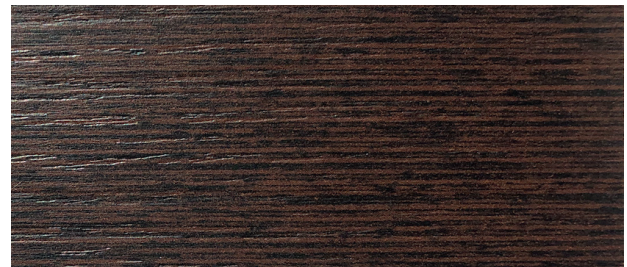

# BOSTON

TEAK

WENGÉ FLOOR

RABBANI GREY

CORIAN ASH CONCRETE

# EUROPE

LIGHT OAK

OAK FLOOR

RABBANI BEIGE

CORIAN ASH CONCRETE

# MILLENIUM

LIGHT OAK

OAK FLOOR / BOLON GREY

RABBANI LIGHT GREY / BLUE

CORIAN CARBON CONCRETE

# ADDITIONAL FABRICS

SAHARA BEIGE

SAHARA BROWN

BONANZA BEIGE

SOFT BEIGE

RABBANI BEIGE

RABBANI GREY

RABBANI LIGHT GREY