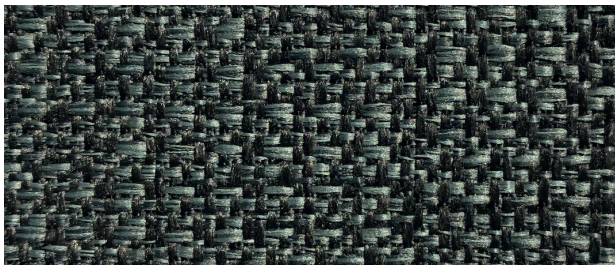

# BOSTON

TEAK

WENGÉ FLOOR

RABBANI GREY

CORIAN ASH CONCRETE

# EUROPE

LIGHT OAK

OAK FLOOR

RABBANI BEIGE

CORIAN ASH CONCRETE

# MILLENIUM

LIGHT OAK

OAK FLOOR / BOLON GREY

RABBANI LIGHT GREY / BLUE

CORIAN CARBON CONCRETE

# ADDITIONAL FABRICS

SAHARA BEIGE

SAHARA BROWN

BONANZA BEIGE

SOFT BEIGE

RABBANI BEIGE

RABBANI GREY

RABBANI LIGHT GREY