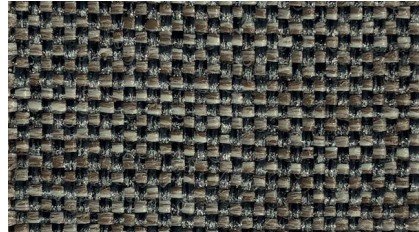

# BOSTON

TEAK

WENGÉ FLOOR

RABBANI GREY

CORIAN ASH CONCRETE

# MILLENIUM

LIGHT OAK

OAK FLOOR / BOLON GREY

RABBANI LIGHT GREY / BLUE

CORIAN CARBON CONCRETE

# ADDITIONAL FABRICS

SAHARA BEIGE

SAHARA BROWN

BONANZA BEIGE

SOFT BEIGE

RABBANI BEIGE

RABBANI GREY

RABBANI LIGHT GREY