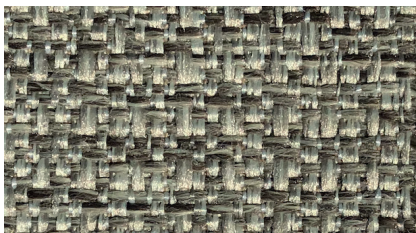

# BOSTON

TEAK

WENGÉ FLOOR

RABBANI GREY

CORIAN ASH CONCRETE

# MILLENIUM

LIGHT OAK

OAK FLOOR / BOLON GREY

RABBANI LIGHT GREY / BLUE

CORIAN CARBON CONCRETE

# ADDITIONAL FABRICS

SAHARA BEIGE

SAHARA BROWN

BONANZA BEIGE

SOFT BEIGE

RABBANI BEIGE

RABBANI GREY

RABBANI LIGHT GREY