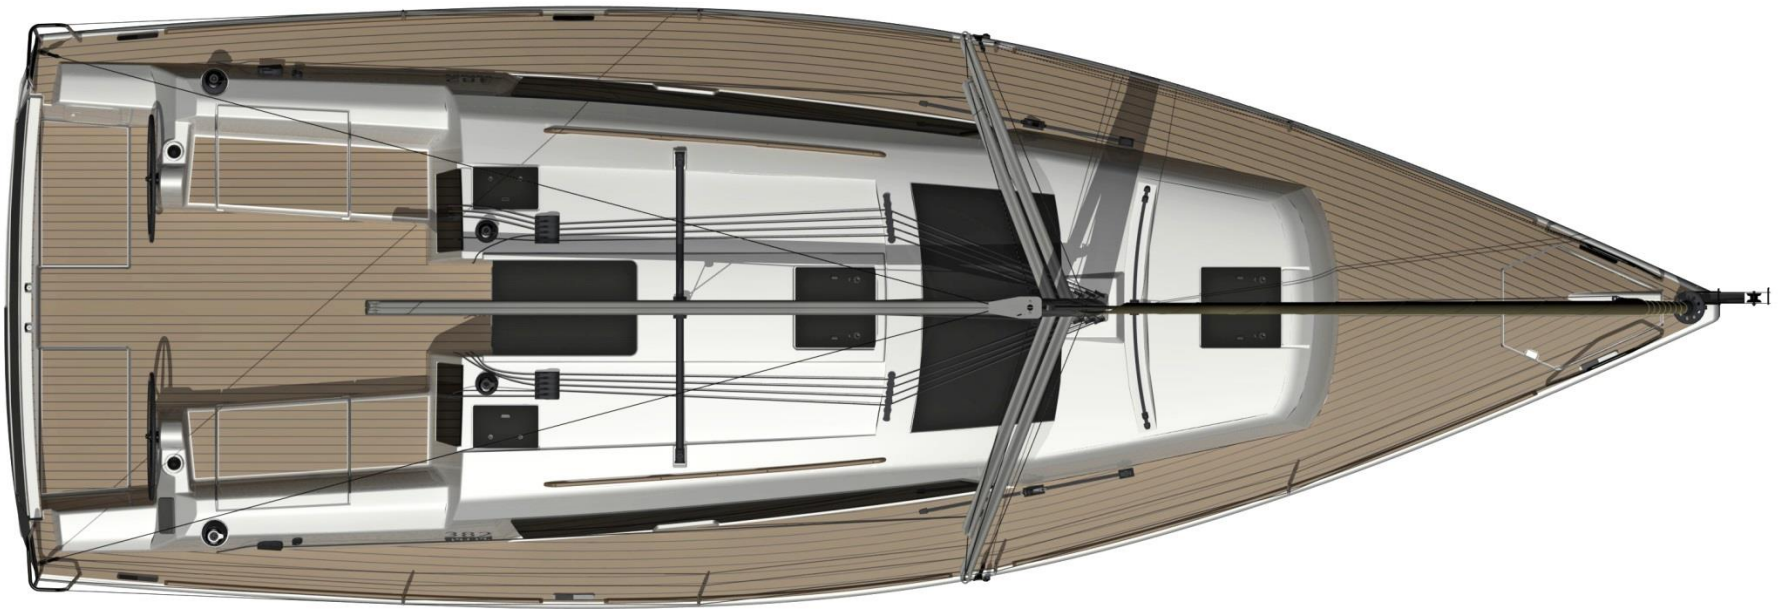

DUFOUR GRAND LARGE 382 - PREMIERE UNDER "BÅTER I SJØEN" 2014

DUFOUR GRAND LARGE 382 - PREMIERE UNDER "BÅTER I SJØEN" 2014

DUFOUR GRAND LARGE 382

DUFOUR GRAND LARGE 382

ADRESSE

W-Yacht as
Båsen 38
4152 Vestre Åmøy